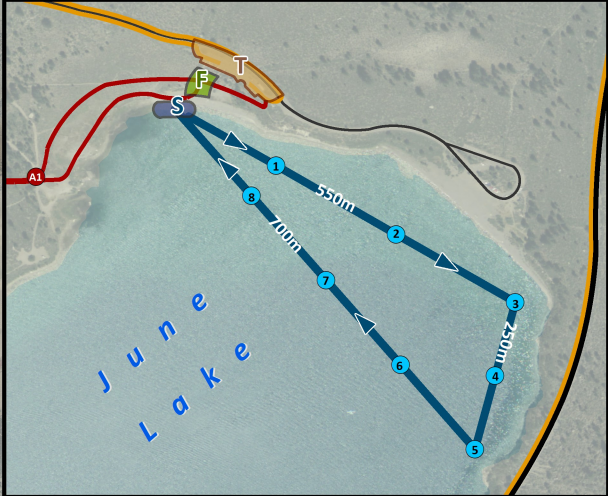

16mi. in
10mi. left

OUTBOUND | INBOUND
.9mi. in | 5.6mi. in
5.6mi. left | .9mi. left

3mi. in
3.5mi. left

1.8mi. in
4.7mi. left

4.3mi. in
2mi. left

JUNE MOUNTAIN SKI AREA

JUNE LAKE TRIATHLON
Olympic Course

- Bike Aid Station
- Run Aid Station
- Split Aid Station
- Swim Buoy
- Start
- Finish
- Transition
- 1500m Swim
- 25mi Bike
- 6.5mi Run
- Roads